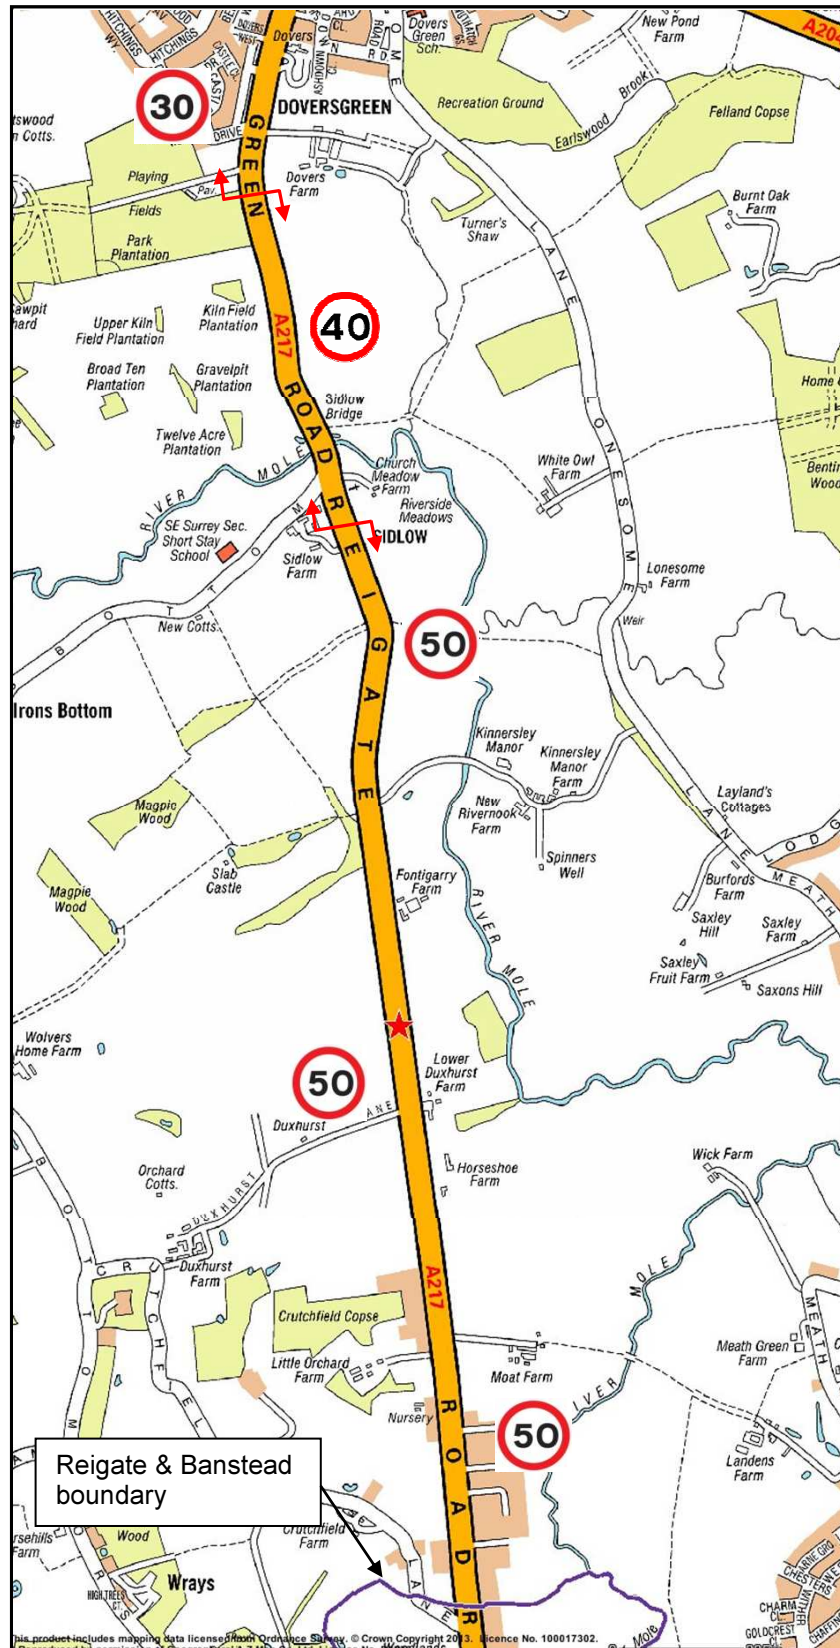

Annex 2

A217 Reigate Road/Dovers Green Road Proposed Speed Limits

This page is intentionally left blank